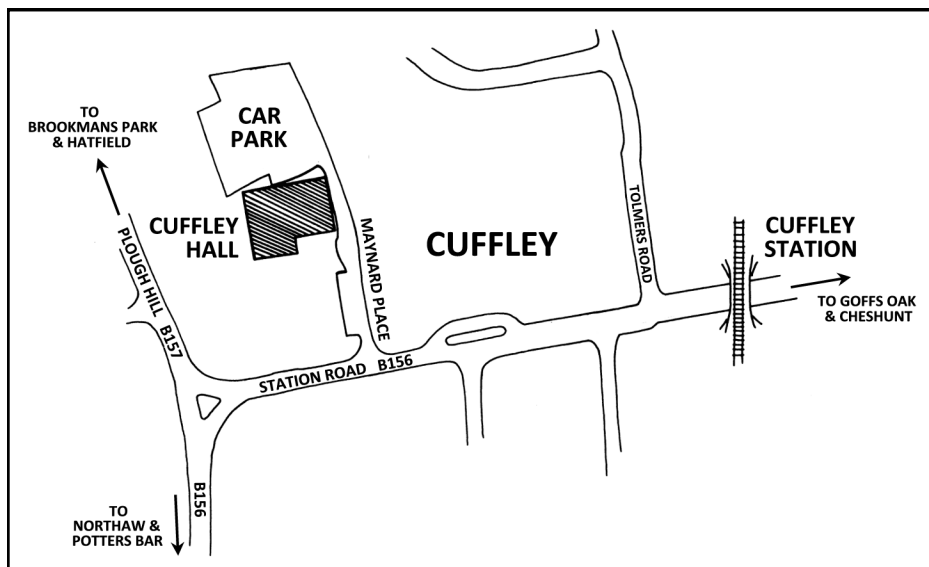

CUFFLEY HALL

How to find us ...

Maynard Place, Cuffley, Herts EN6 4JA

01707 875389

info@cuffleyhall.co.uk

cuffleyhall.co.uk